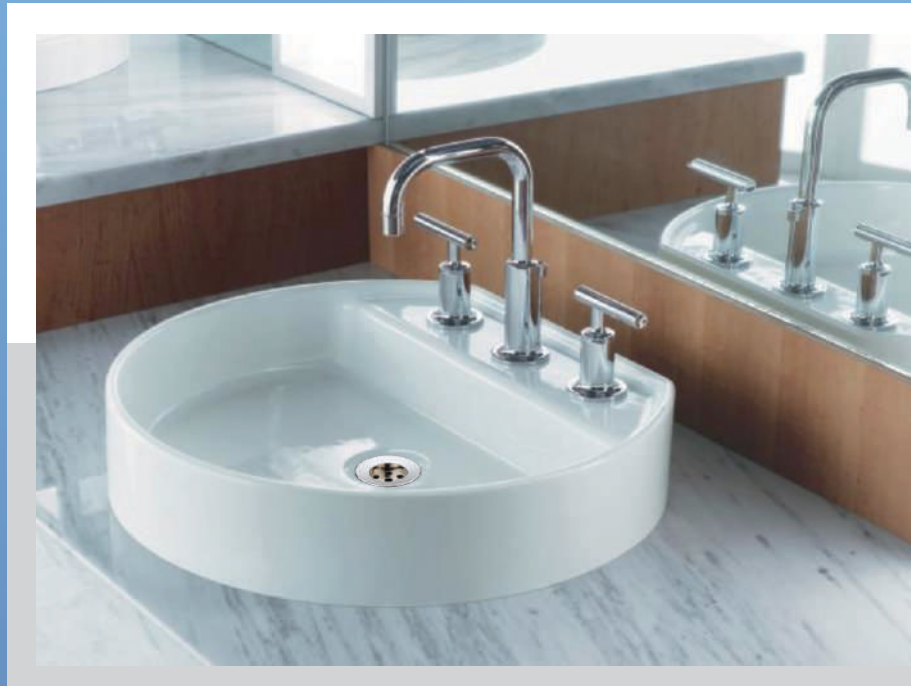

WASTE COUPLING

Collection

DURABLE & LONG LASTING

SUPERIOR DRAINAGE

STAIN AND RUST RESISTANT

ECO FRIENDLY/ RECYCLABLE

QUICK & EASY TO INSTALL

Waste Coupling
PTMT
(Polytetra Methylene Terephthalate)

WST-2001
Waste Coupling
M.R.P.: ₹ 78/-

S. Box : 45 Pcs.
M. Box : 270 Pcs.